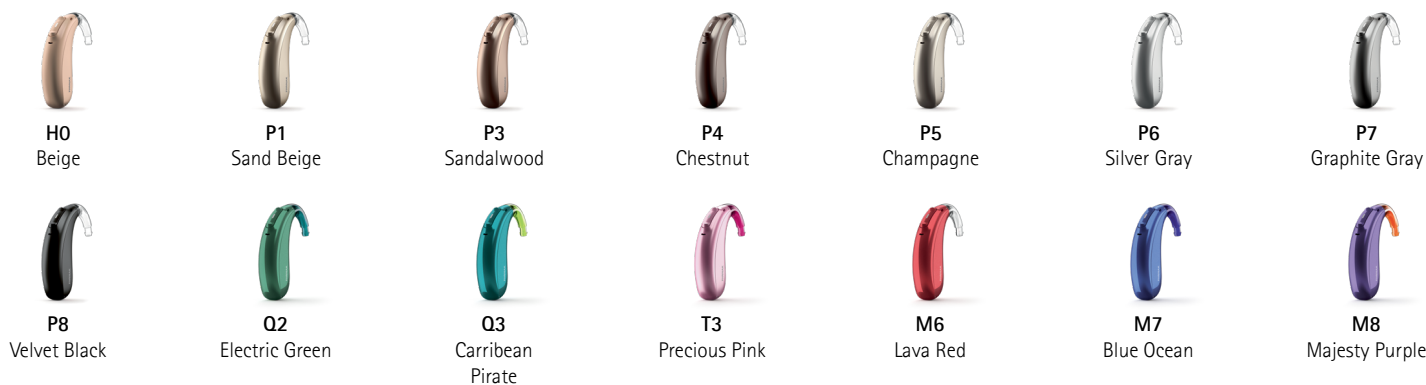

H0 Beige
P1 Sand Beige
P3 Sandalwood
P4 Chestnut
P5 Champagne
P6 Silver Gray
P7 Graphite Gray
P8 Velvet Black
Q2 Electric Green
Q3 Caribbean Pirate
T3 Precious Pink
M6 Lava Red
M7 Blue Ocean
M8 Majesty Purple

Ear hook